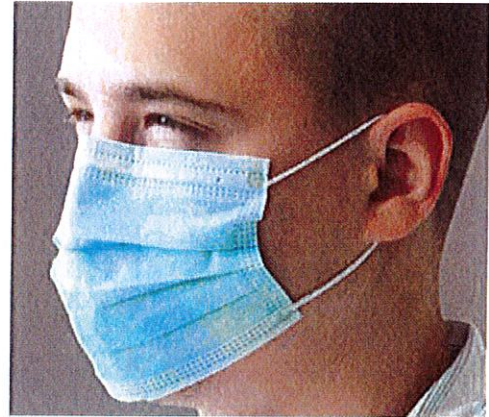

Face mask PP n-w 3 ply with elastic blue

Artikel number :	DK03B50AC
Quality :	EN 14683:2019+AC : 2019
Colour :	Blue
Inner material :	Nonwoven polypropylene
Kleur :	blue
Weight of Material :	22 gsm \pm 1%
Middle material :	Meltblown non-woven
Colour :	White
Weight of Material :	25 gsm \pm 1%
Other material :	Elastic band
Colour :	White
Material :	Elasthane

Dimensions of finished product

Length :	23 cm \pm 0,5cm
Height :	10 cm \pm 0,5cm
Packaging :	48 boxes with 50 pieces.

Method of use : Press the nose bar on both sides of nose to make the shape of the bar fit the nose. Fasten the loop on ears and pull the down edge of face mask to cover chin of user.

Warning: To avoid danger of suffocation, keep this wrapper away from babies and children.

10/2020